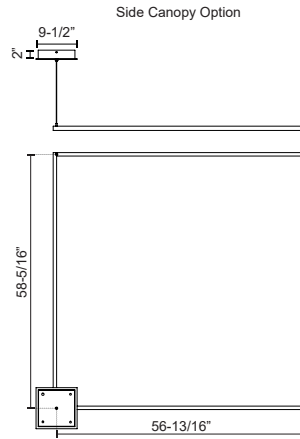

PIAZZA
PD88160
PENDANTS

PROJECT

DESCRIPTION

Extruded aluminum with rectangular profile. Flush silicone diffuser. Matte powder-coated finish. Down light. Duo canopy mounting style

SPECIFICATION DETAILS

Fixture Dimensions	L59" x W59" x H1-3/8"
Light Source	LED with DC Driver
Wattage	126W
Total Lumens	9250lm
Delivered Lumens	BG-4279lm; BK-3417lm; WH-5188lm;
Voltage	120V
Color Temperature	3000K
CRI (Ra)	90CRI
Optional Color Temps	2700K - 5000K Available, Minimum Order Quantities Apply
LED Rated Life	50,000 hours
Dimming	100% - 10%, TRIAC or ELV Dimmer (Not Included)
Diffuser Details	Frosted Silicone Diffuser
Adjustable	Yes
Wire Length	120" Max
Wire Type	BG - Black Wire; BK - Black Wire; WH - Clear Wire;
Minimum Hang Height	42"
Sloped Ceiling Adaptable	Yes
Location	Dry
Illumination Direction	Downlight
Canopy Dimensions	L9-1/2" x W9-1/2" x H2"
Paint Finish	BG01(Canopy); BG02(Fixture Body); BK02; WH02;

* For custom options, consult factory for details.

* For warranty information, please visit www.kuzcolighting.com/warranty

KUZCO

CANADA: 19054 28TH AVENUE - SURREY, BC V3Z 6M3
USA: 3035 E. LONE MOUNTAIN ROAD - LAS VEGAS, NV 89081

WWW.KUZCOLIGHTING.COM

© 2021 KUZCO LIGHTING. ALL RIGHTS RESERVED.

COMMENT