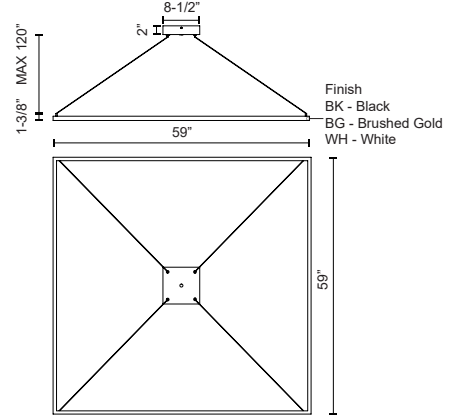

PIAZZA
PD88160
PENDANTS

PROJECT

DESCRIPTION

Extruded aluminum with rectangular profile. Flush silicone diffuser. Matte powder-coated finish. Down light. Duo canopy mounting style

SPECIFICATION DETAILS

Fixture Dimensions	L59" x W59" x H1-3/8"
Light Source	LED with DC Driver
Wattage	126W
Total Lumens	9250lm
Delivered Lumens	BG-4279lm; BK-3417lm; WH-5188lm;
Voltage	120V
Color Temperature	3000K
CRI (Ra)	90CRI
Optional Color Temps	2700K - 5000K Available, Minimum Order Quantities Apply
LED Rated Life	50,000 hours
Dimming	100% - 10%, TRIAC or ELV Dimmer (Not Included)
Diffuser Details	Frosted Silicone Diffuser
Adjustable	Yes
Wire Length	120" Max
Wire Type	BG - Black Wire; BK - Black Wire; WH - Clear Wire;
Minimum Hang Height	42"
Sloped Ceiling Adaptable	Yes
Location	Dry
Illumination Direction	Downlight
Canopy Dimensions	L9-1/2" x W9-1/2" x H2"
Paint Finish	BG01(Canopy); BG02(Fixture Body); BK02; WH02;

* For custom options, consult factory for details.

* For warranty information, please visit www.kuzcolighting.com/warranty

KUZCO

CANADA: 19054 28TH AVENUE - SURREY, BC V3Z 6M3
USA: 3035 E. LONE MOUNTAIN ROAD - LAS VEGAS, NV 89081

WWW.KUZCOLIGHTING.COM

© 2021 KUZCO LIGHTING. ALL RIGHTS RESERVED.

COMMENT